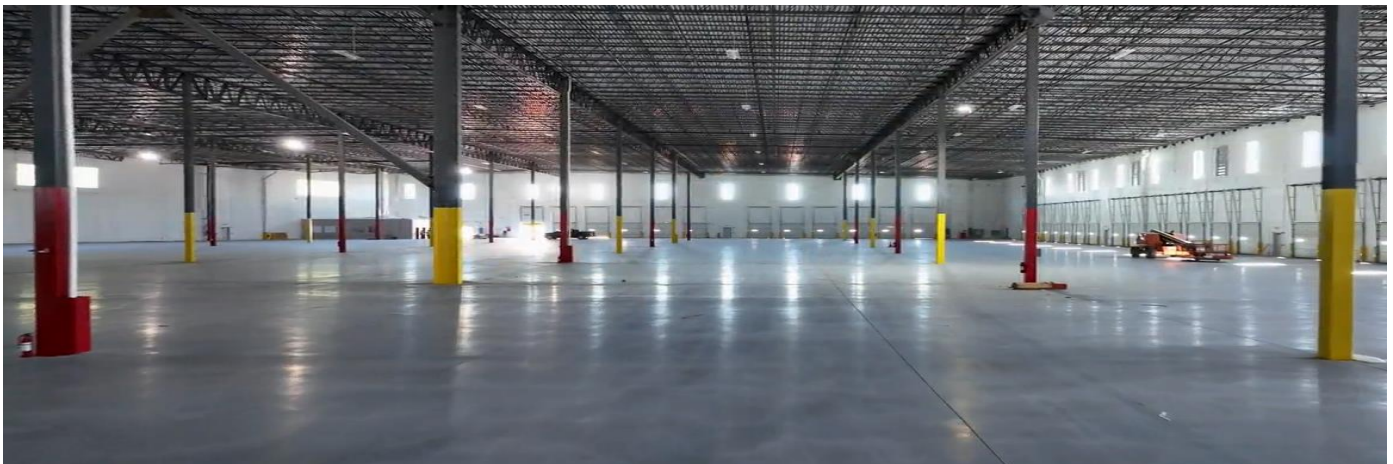

CODA®

LOGISTICS AND DISTRIBUTION

We are thrilled to announce the relocation of CODA NJ facility located to
1501 West Edgar Road, Linden, NJ 07036
(CFS Facility Code# to follow)

Our newly constructed 322,000 sq ft facility, 62 dock doors plus 2 drive up ramps will be ready for our
move date November 1, 2023.

We're eager to continue providing exceptional service while our gratitude goes to the incredible CODA
team and the unwavering support of all our clients.

Stay tuned for further information regarding location of all cargo availability and export delivery of goods.

1141 North Swift Road
Addison, Illinois 60101
P: 331.900.3979

1005 W. Middlesex Avenue, Suite 200
Port Reading, NJ 07064
P: 732.369.8960

3800 Village Avenue, Suite D
Norfolk, Virginia 23502
P: 757.734.7124

www.coda-usa.com